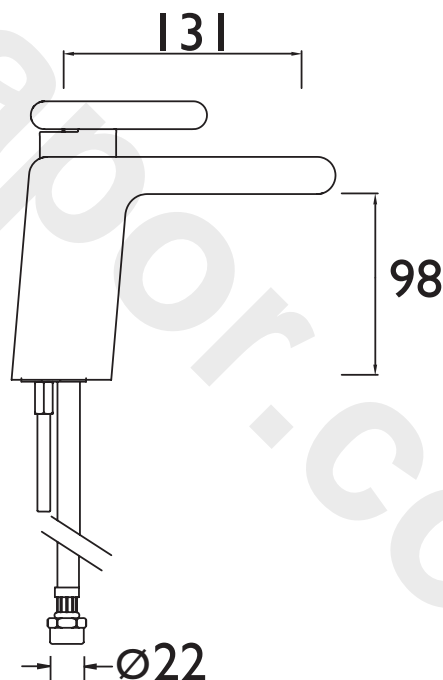

### Features:

- Brass construction
- 40mm cartridge
- 1 taphole

### Specification

Style:	Contemporary
Product Type:	Bathroom Taps
Finish/Colour:	Chrome/Graphite Glisten
Main Construction Material:	Brass
Mount Type:	Deck
Handle Type:	Lever
Connection Inlet:	M12 x 22mm compression
Connection Outlet:	N/A
Number of Tap Holes:	1
Valve/Cartridge Type:	Manual
Plumbing System Requirements:	All
Working Pressure Range:	Min. 1.0, Max. 5.0
Maximum Hot Water Temperature: °C	65
Maximum Dynamic Pressure: (bar)	5
Maximum Static Pressure: (bar)	10
Flow Type:	Single

### Dimensions (measurements in mm)

For more products, visit our website:  
<http://www.bristan.com>

### Flow Rates (l/min)

System Pressure (bar)	1	2	3	5
MPIV 1HBF GG	14.1	19.8	24.7	32.1

TECHNICAL  
DATA  
SHEET

**BRISTAN**  
TAPS & SHOWERS

D1